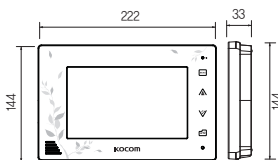

System Diagram

Camera Connection

Wiring Diagram

Camera Connection

Sub Audio Phone Connection & CCTV Connection

Dimension

Door Camera Connection

Specifications

- Power : AC 100V-AC240V 50/60Hz
- Power consumption : Stand by 0.8W (±20%), Max 13W (±20%)
- LCD : 7" Color Digital LCD (NTSC / PAL Auto switching)
- Mount Type: Surface Mount
- Wiring : Camera (4 wire), Sub Audio phone (6 wire), Extension monitor (8 wire)
- Max wiring distance : UTP(CAT5) : 100m TIV 08mm : 120m, TIV 1.0mm : 150m
- Communication system : Handsfree type
- Ambient temperature : 0°C ~ 40°C
- Dimension (mm) : 222(W)×144(H)×33(D)