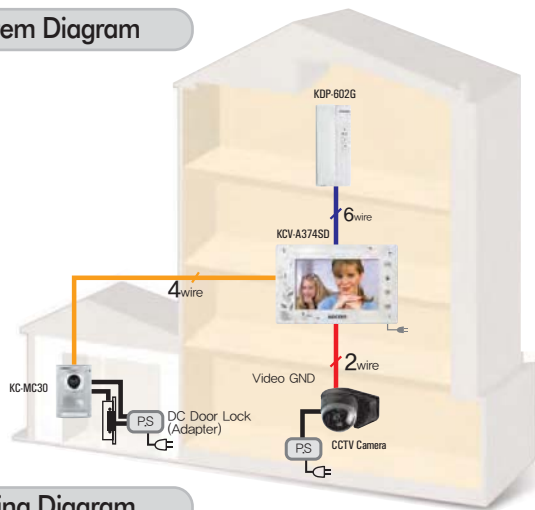

SD Card Securityphone

Slim Design

Digital Color TFT LCD

Easy & simple installation

SD Card interface

Photo Album & Mini DVR

SD Memory Card

KCV-A374SD

Three Equipments : Videophone, Photo Album, and Mini DVR in one KCV-A374SD!!

- 7inch Color Digital LCD (NTSC / PAL Auto switching)
- Slim, Compact & Luxury Design
- Easy to operate using OSD menu & Touch key
- Digital Photo Album
- Digital Video Recorder
 - Motion Detection
 - Memory Size : up to 32Gb(SD Card interface)
 - Video Format : Moving picture (H.264), Still cut : JPEG
- Multiple language support
 - English, Spanish, French and Russian
- Connection up to 2 Door cameras or CCTV cameras with 2 monitors and 2 sub audio phone(KDP-602G)
- Call & Communication with visitor & Door open function
- Door Opener Connectable from Either Monitor or Camera

System Diagram

Camera Connection

Wiring Diagram

Camera Connection

Sub Audio Phone Connection & CCTV Connection

Dimension

Door Camera Connection

Specifications

- Power : AC 100V-AC240V 50/60Hz
- Power consumption : Stand by 0.8W (±20%), Max 13W (±20%)
- LCD : 7" Color Digital LCD (NTSC / PAL Auto switching)
- Mount Type: Surface Mount
- Wiring : Camera (4 wire), Sub Audio phone (6 wire), Extension monitor (8 wire)
- Max wiring distance : UTP(CAT5) : 100m TIV 08mm : 120m, TIV 1.0mm : 150m
- Communication system : Handsfree type
- Ambient temperature : 0°C ~ 40°C
- Dimension (mm) : 222(W)×144(H)×33(D)