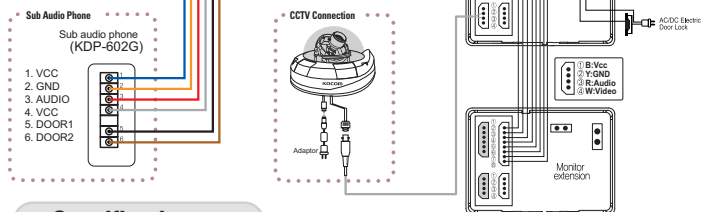

System Diagram

Camera Connection

Wiring Diagram

Camera Connection

Sub Audio Phone Connection & CCTV Connection

Dimension

Door Camera Connection

Specifications

- Power : AC 100V-AC240V 50/60Hz
- Power consumption : Stand by 0.8W (±20%), Max 13W (±20%)
- LCD : 7" Color Digital LCD (NTSC / PAL Auto switching)
- Mount Type: Surface Mount
- Wiring : Camera (4 wire), Sub Audio phone (6 wire), Extension monitor (8 wire)
- Max wiring distance : UTP(CAT5) : 100m TIV 08mm : 120m, TIV 1.0mm : 150m
- Communication system : Handsfree type
- Ambient temperature : 0°C ~ 40°C
- Dimension (mm) : 222(W)×144(H)×33(D)