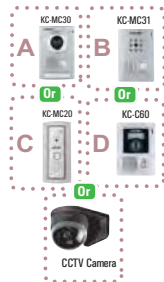

Camera Connection