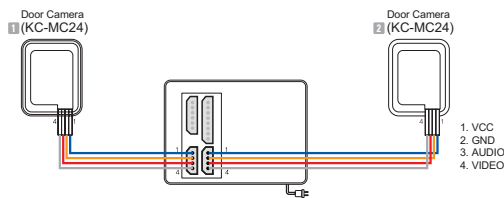

System Diagram

Camera Connection

Wiring Diagram

Camera Connection

Sub Audio Phone Connection & CCTV Connection

Dimension

Door Camera Connection

Specifications

- Power : AC 100V-AC240V 50/60Hz
- Power consumption : Stand by 0.8W (±20%), Max 13W (±20%)
- LCD : 7" Color Digital LCD (NTSC / PAL Auto switching)
- Mount Type: Surface Mount
- Wiring : Camera (4 wire), Sub Audio phone (6 wire), Extension monitor (8 wire)
- Max wiring distance : UTP(CAT5) : 100m TIV 08mm : 120m, TIV 1.0mm : 150m
- Communication system : Handsfree type
- Ambient temperature : 0°C ~ 40°C
- Dimension (mm) : 222(W)×144(H)×33(D)