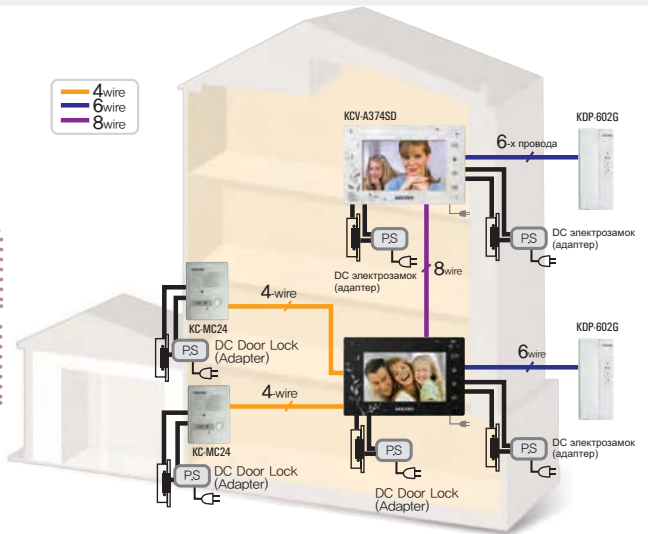

Camera Connection